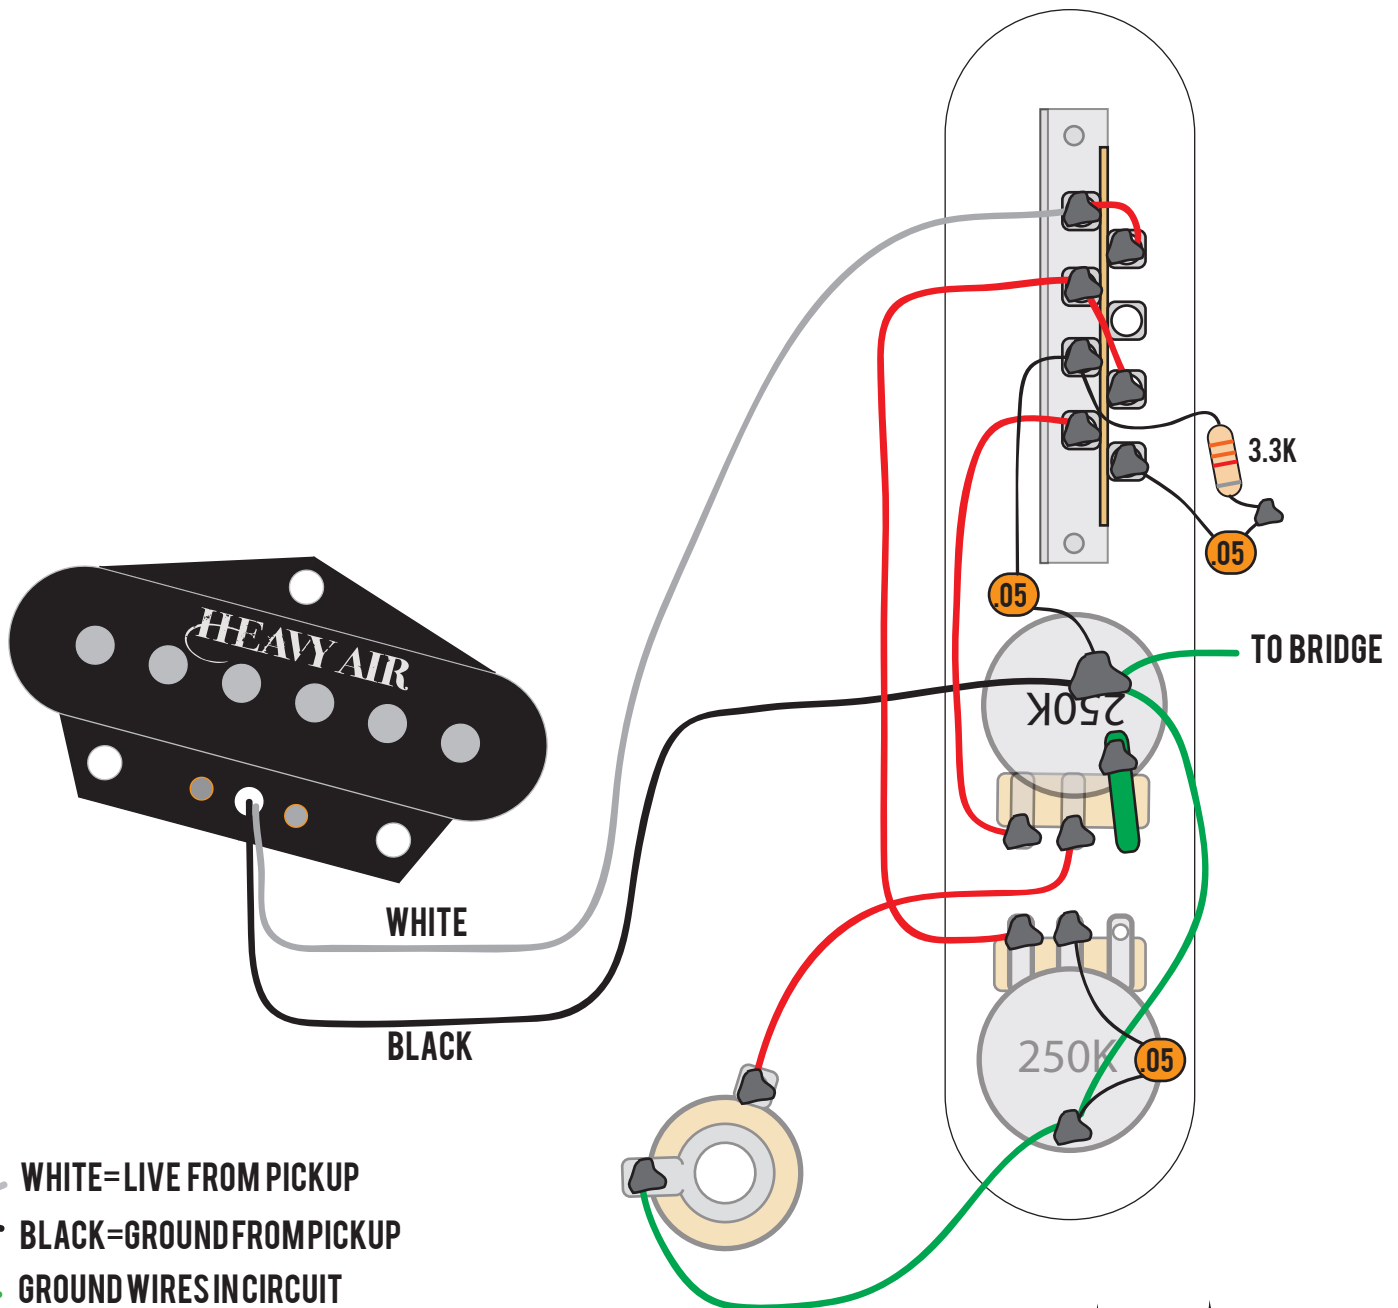

STANDARD ESQUIRE WIRING

VOLUME, TONE AND A STANDARD 3 WAY SWITCH

1 SINGLE COIL PICKUP, 2 x 250K POTENTIOMETERS, 3 x 0.05uF CAPACITORS, 1x 3.3K RESISTOR 1x 3 WAY SWITCH, 1x JACK

WWW.HEAVYAIRPICKUPS.COM  PROUDLY HANDWOUND IN LONDON, ENGLAND  DAVE@HEAVYAIRPICKUPS.COM

-  WHITE=LIVE FROM PICKUP
-  BLACK=GROUND FROM PICKUP
-  GROUND WIRES IN CIRCUIT
-  LIVE WIRES IN CIRCUIT